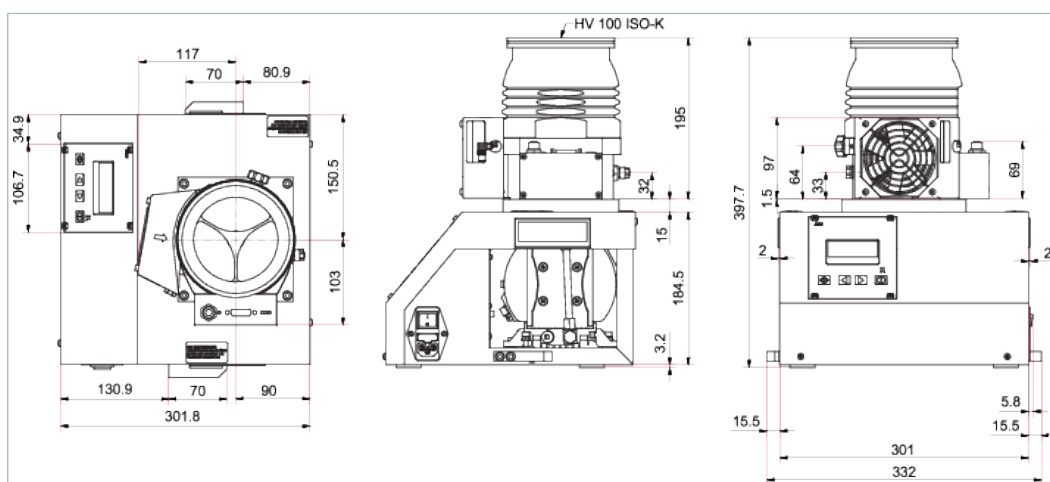

Dimensions

| Technical Data | HiCube 300 Eco, DN 100 ISO-K, MVP 015-4 |
|-------------------------------------|---|
| Backing pump | MVP 015-4 |
| Connection flange (in) | DN 100 ISO-K |
| Connection flange (out) | Silencer, G 1/8" |
| Cooling method | Air |
| Final pressure | $< 1 \cdot 10^{-7}$ hPa $< 7.5 \cdot 10^{-8}$ Torr $< 1 \cdot 10^{-7}$ mbar |
| Final pressure without gas ballast | $< 1 \cdot 10^{-7}$ hPa $< 7.5 \cdot 10^{-8}$ Torr $< 1 \cdot 10^{-7}$ mbar |
| Fore-vacuum safety valve | No |
| Mains connection | 110 – 240 V AC, 50/60 Hz |
| Mains connection: frequency (range) | 50/60 Hz |
| Mains connection: power consumption | 270 W |
| Mains connection: voltage | 100 – 240 V |
| Power consumption max. | 270 W |
| Pumping speed backing pump at 50 Hz | 0.75 m ³ /h 0.44 cfm 12.5 l/min |
| Pumping speed for N ₂ | 260 l/s |
| Sound pressure level | ≤50 dB(A) |
| Turbopump | HiPace 300 |
| Type | Turbo pumping station |
| Weight | 17.6 kg 38.8 lb |